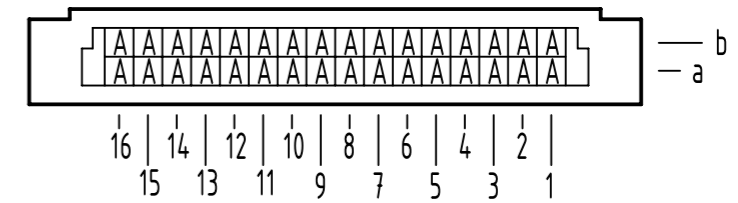

**B**  
contact loading

further information see product data sheet

09 22 132 7922	3
09 22 132 6922	2
09 22 132 2922	1
<b>part no.</b>	<b>performance level</b>

	All Dimensions in mm Original Size DIN A3	Scale 1:1	Free size tol. IEC 60603-2	Ref. Sub.
	All rights reserved Department EL PD	Created by STORCK	Inspected by LEHNERT	Standardisation 302077
HARTING D-32339 Espelkamp	Title DIN Signal type 2B male solder straight 32-pole			Doc-Key / ECM-Nr. 100072919/UGD/020/C 500000196815
Type TB		Number 0922132X922		Rev. <b>C</b> Page 1/1